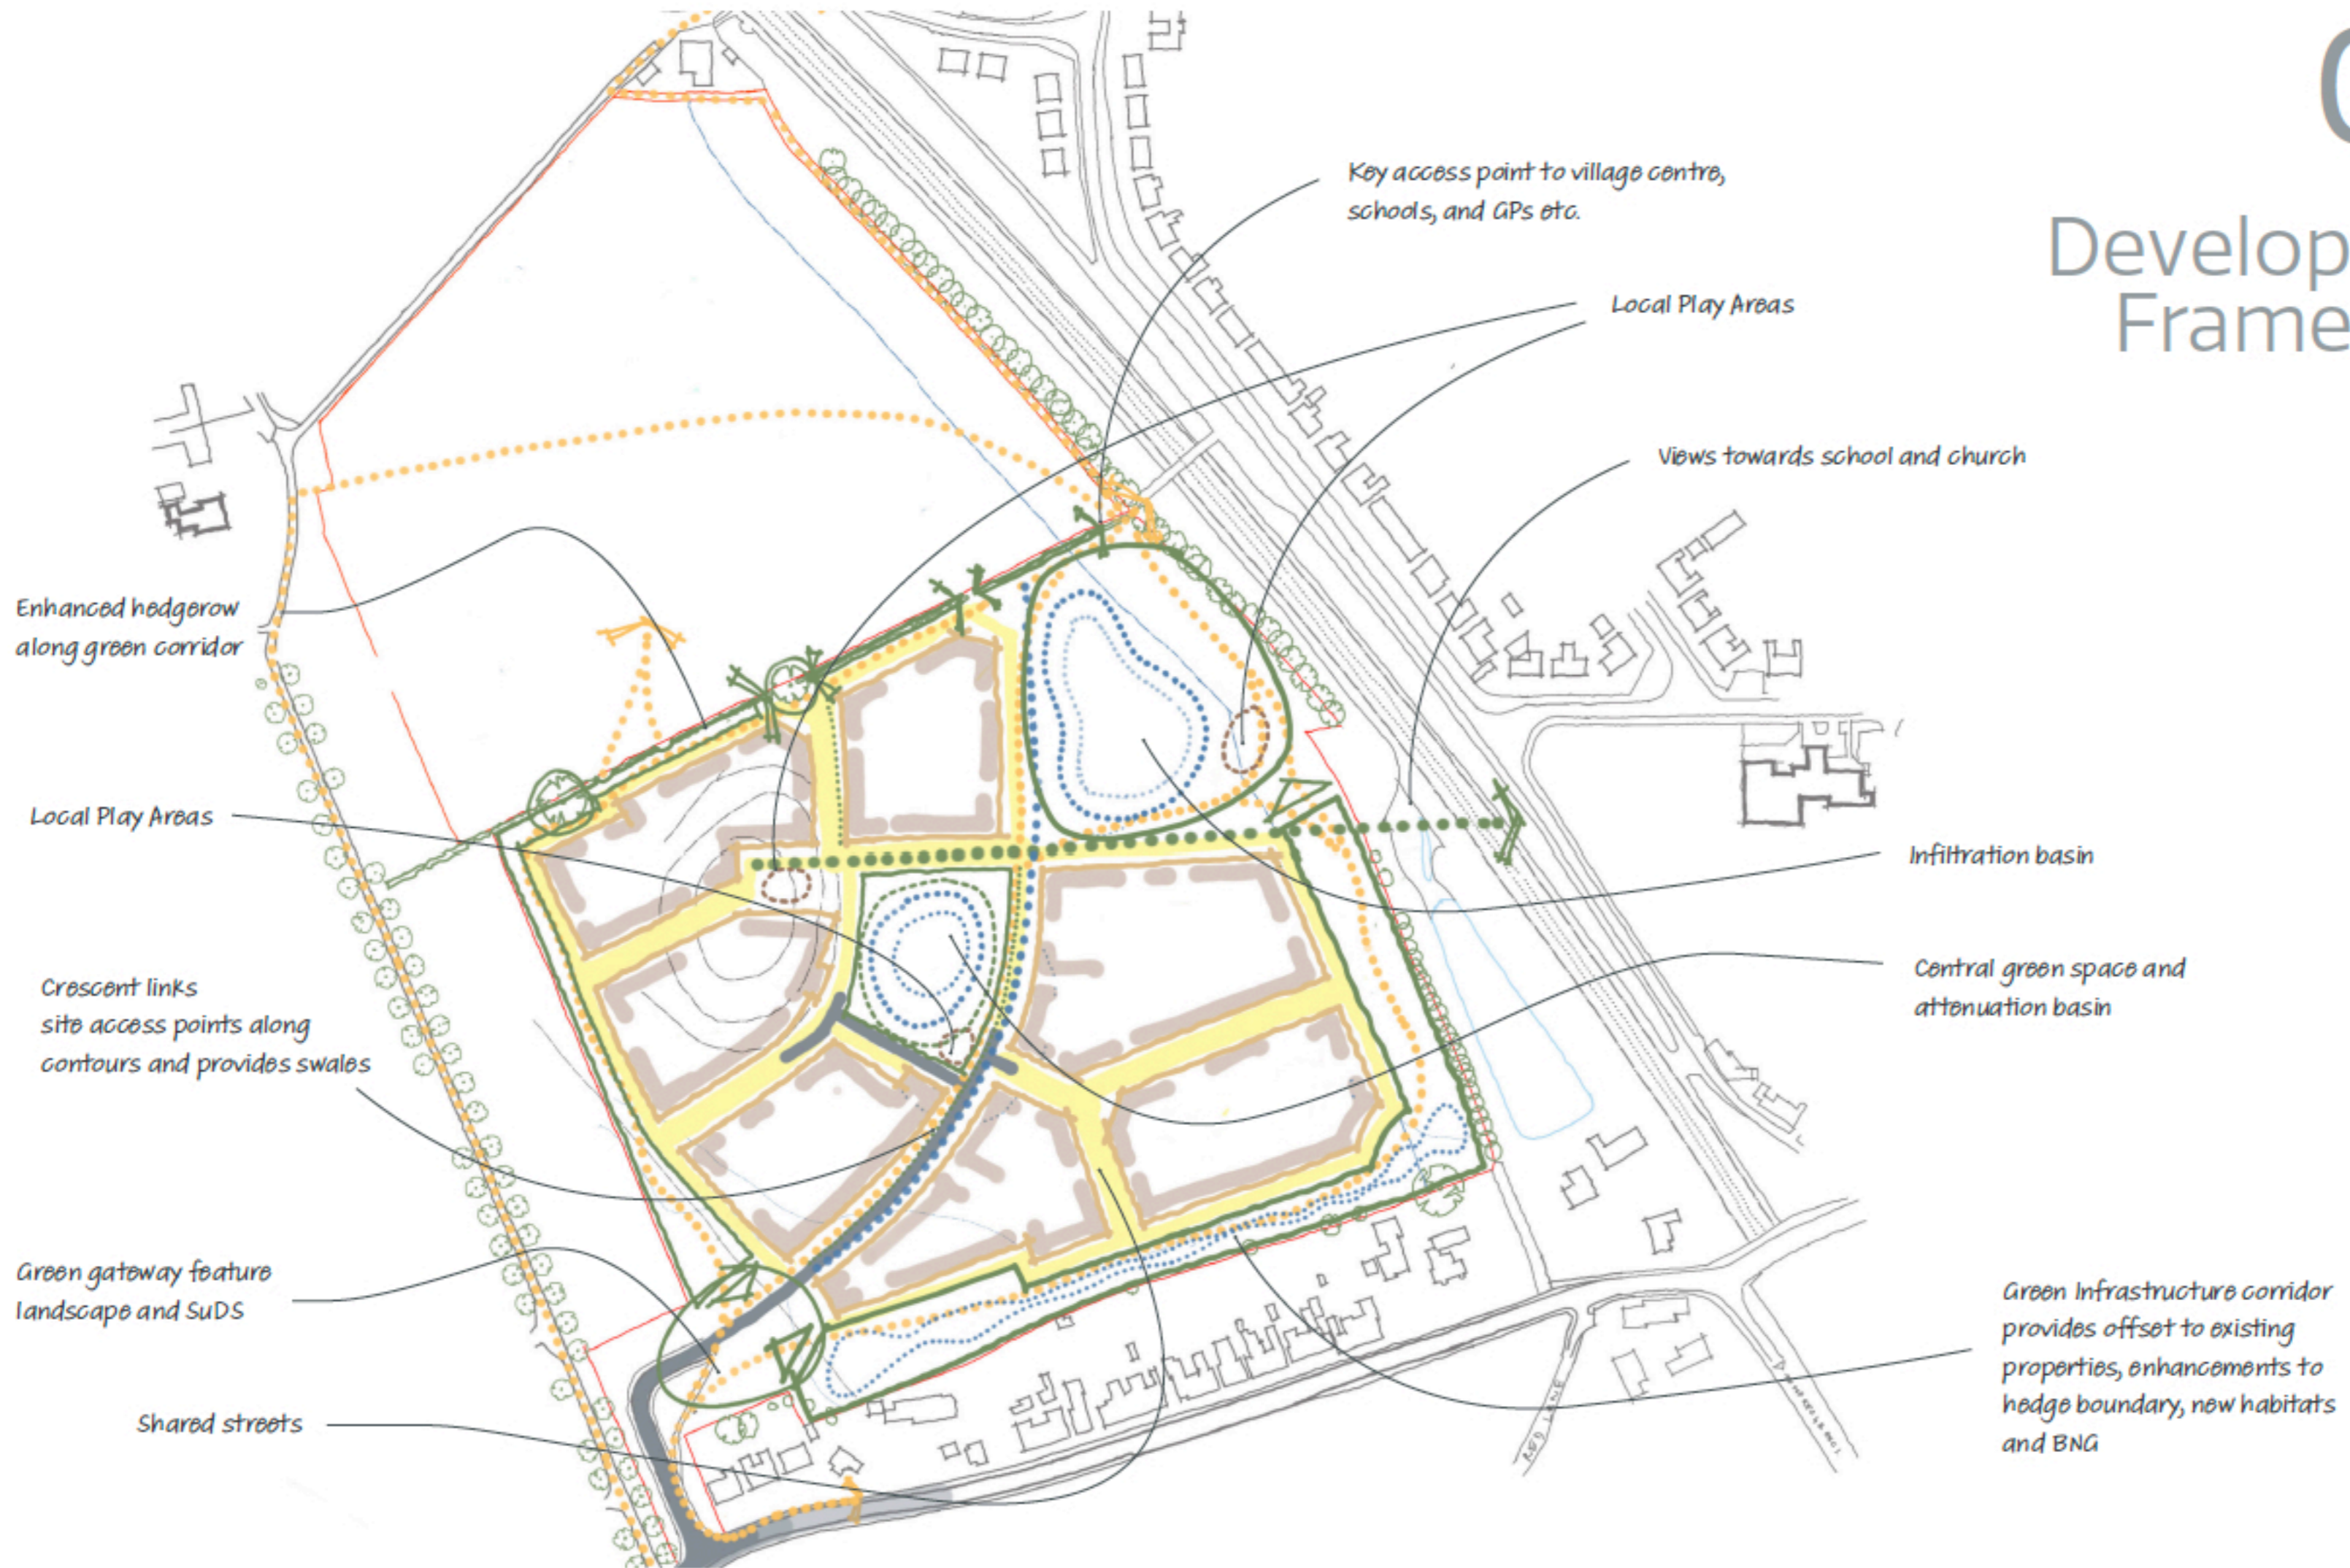

Development Framework

Land North of Bar Hill, Madeley

on behalf of Lone Star Land Ltd

Reproduced from the Ordnance Survey Map with the permission of the Controller of H.M. Stationery Office Crown copyright licence number 100024244 Savills (UK) Ltd. Published for the purposes of identification only and although believed to be correct accuracy is not guaranteed. C:\Users\Zaid.Prasid\Box\UK Urban Design Projects\Lone Star\645868 - Bar Hill, Madeley\B) Drawings\MIND\DTB_DRAFT 2021_V4 15/09/23 © Copyright Savills (UK) Ltd.

drawing no.	11	drawing	SK04 - Development Framework - Option 2
revision	-	scale	NTS
drawn by	AR	checked by	AR
date	15/09/2023	job no.	645868

Urban
Design
Studio