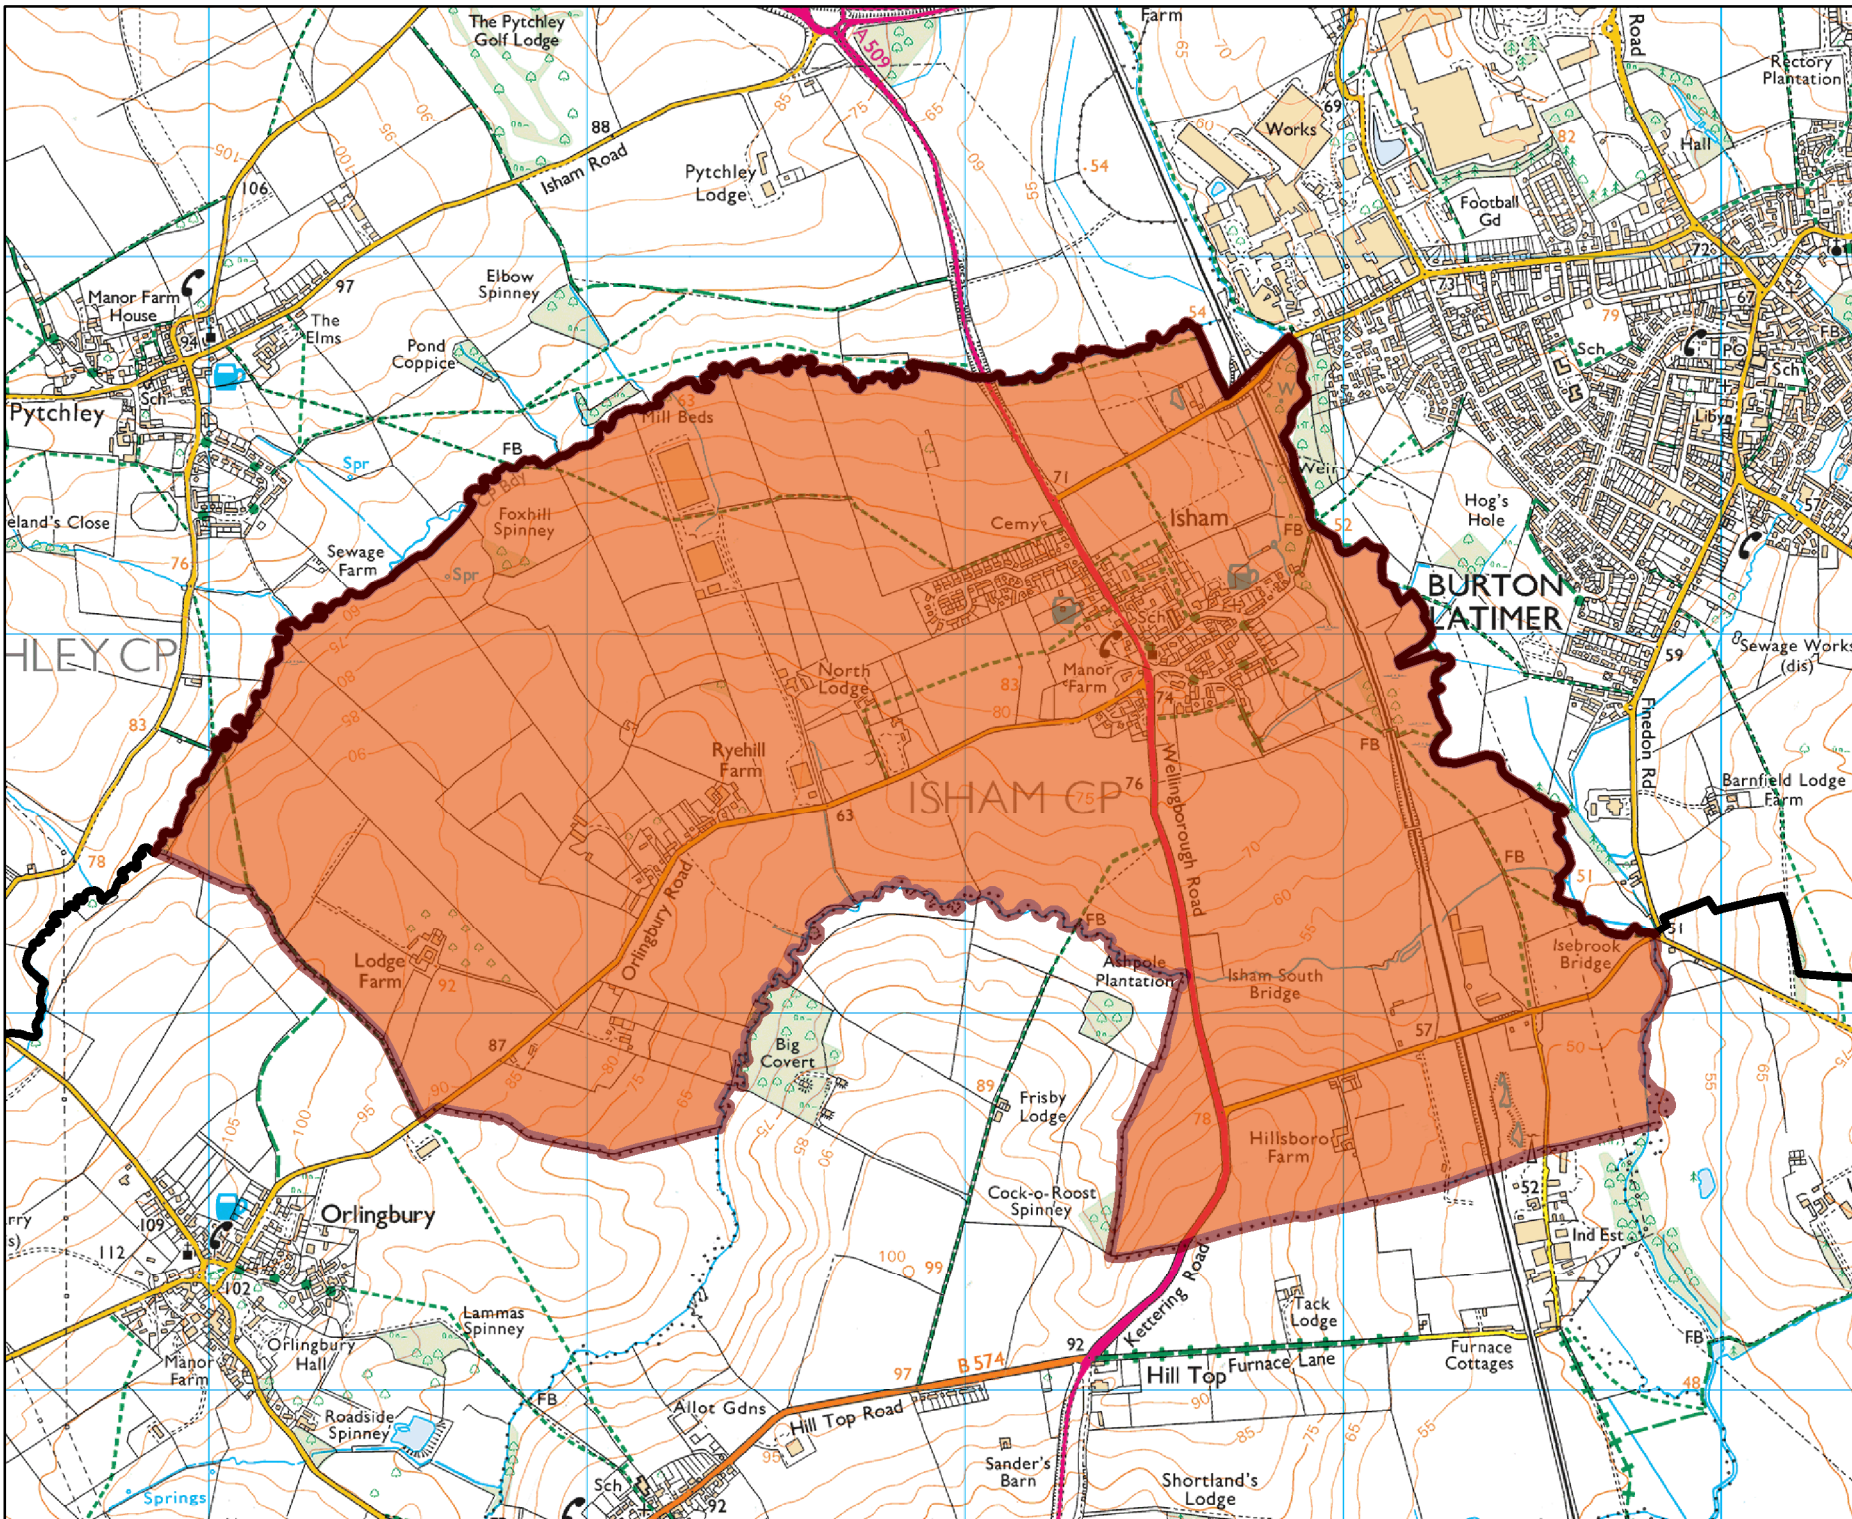

N Scale:
1:20,000

Planning & Local
Development

Isham
Neighbourhood
Area

This map is accurate to
the scale specified above
when reproduced at:
A4