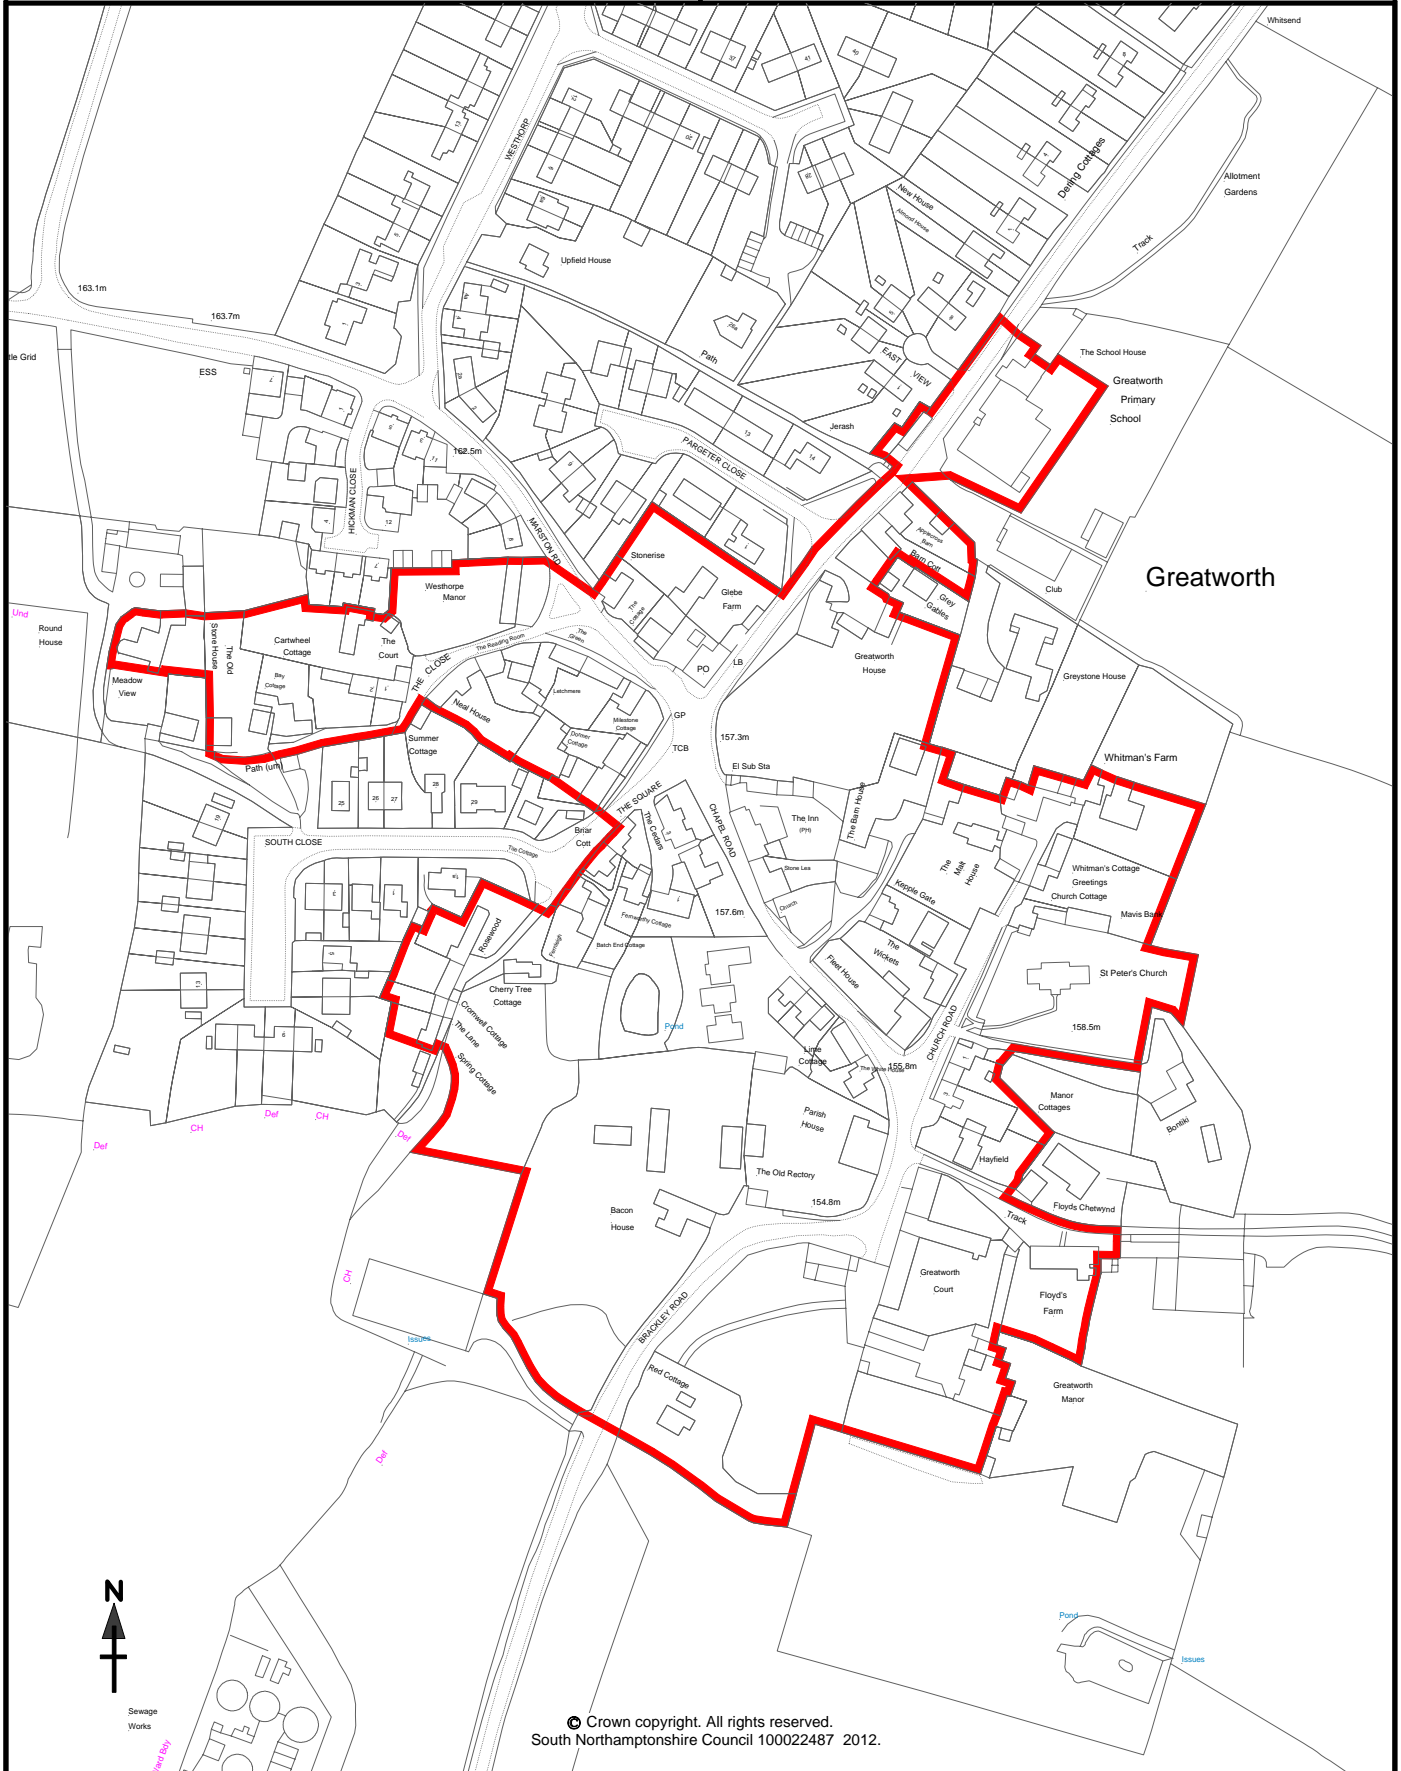

# South Northamptonshire Council

# Greatworth Conservation Area

© Crown copyright. All rights reserved.  
South Northamptonshire Council 10022487 2012.

 Conservation Area Boundary